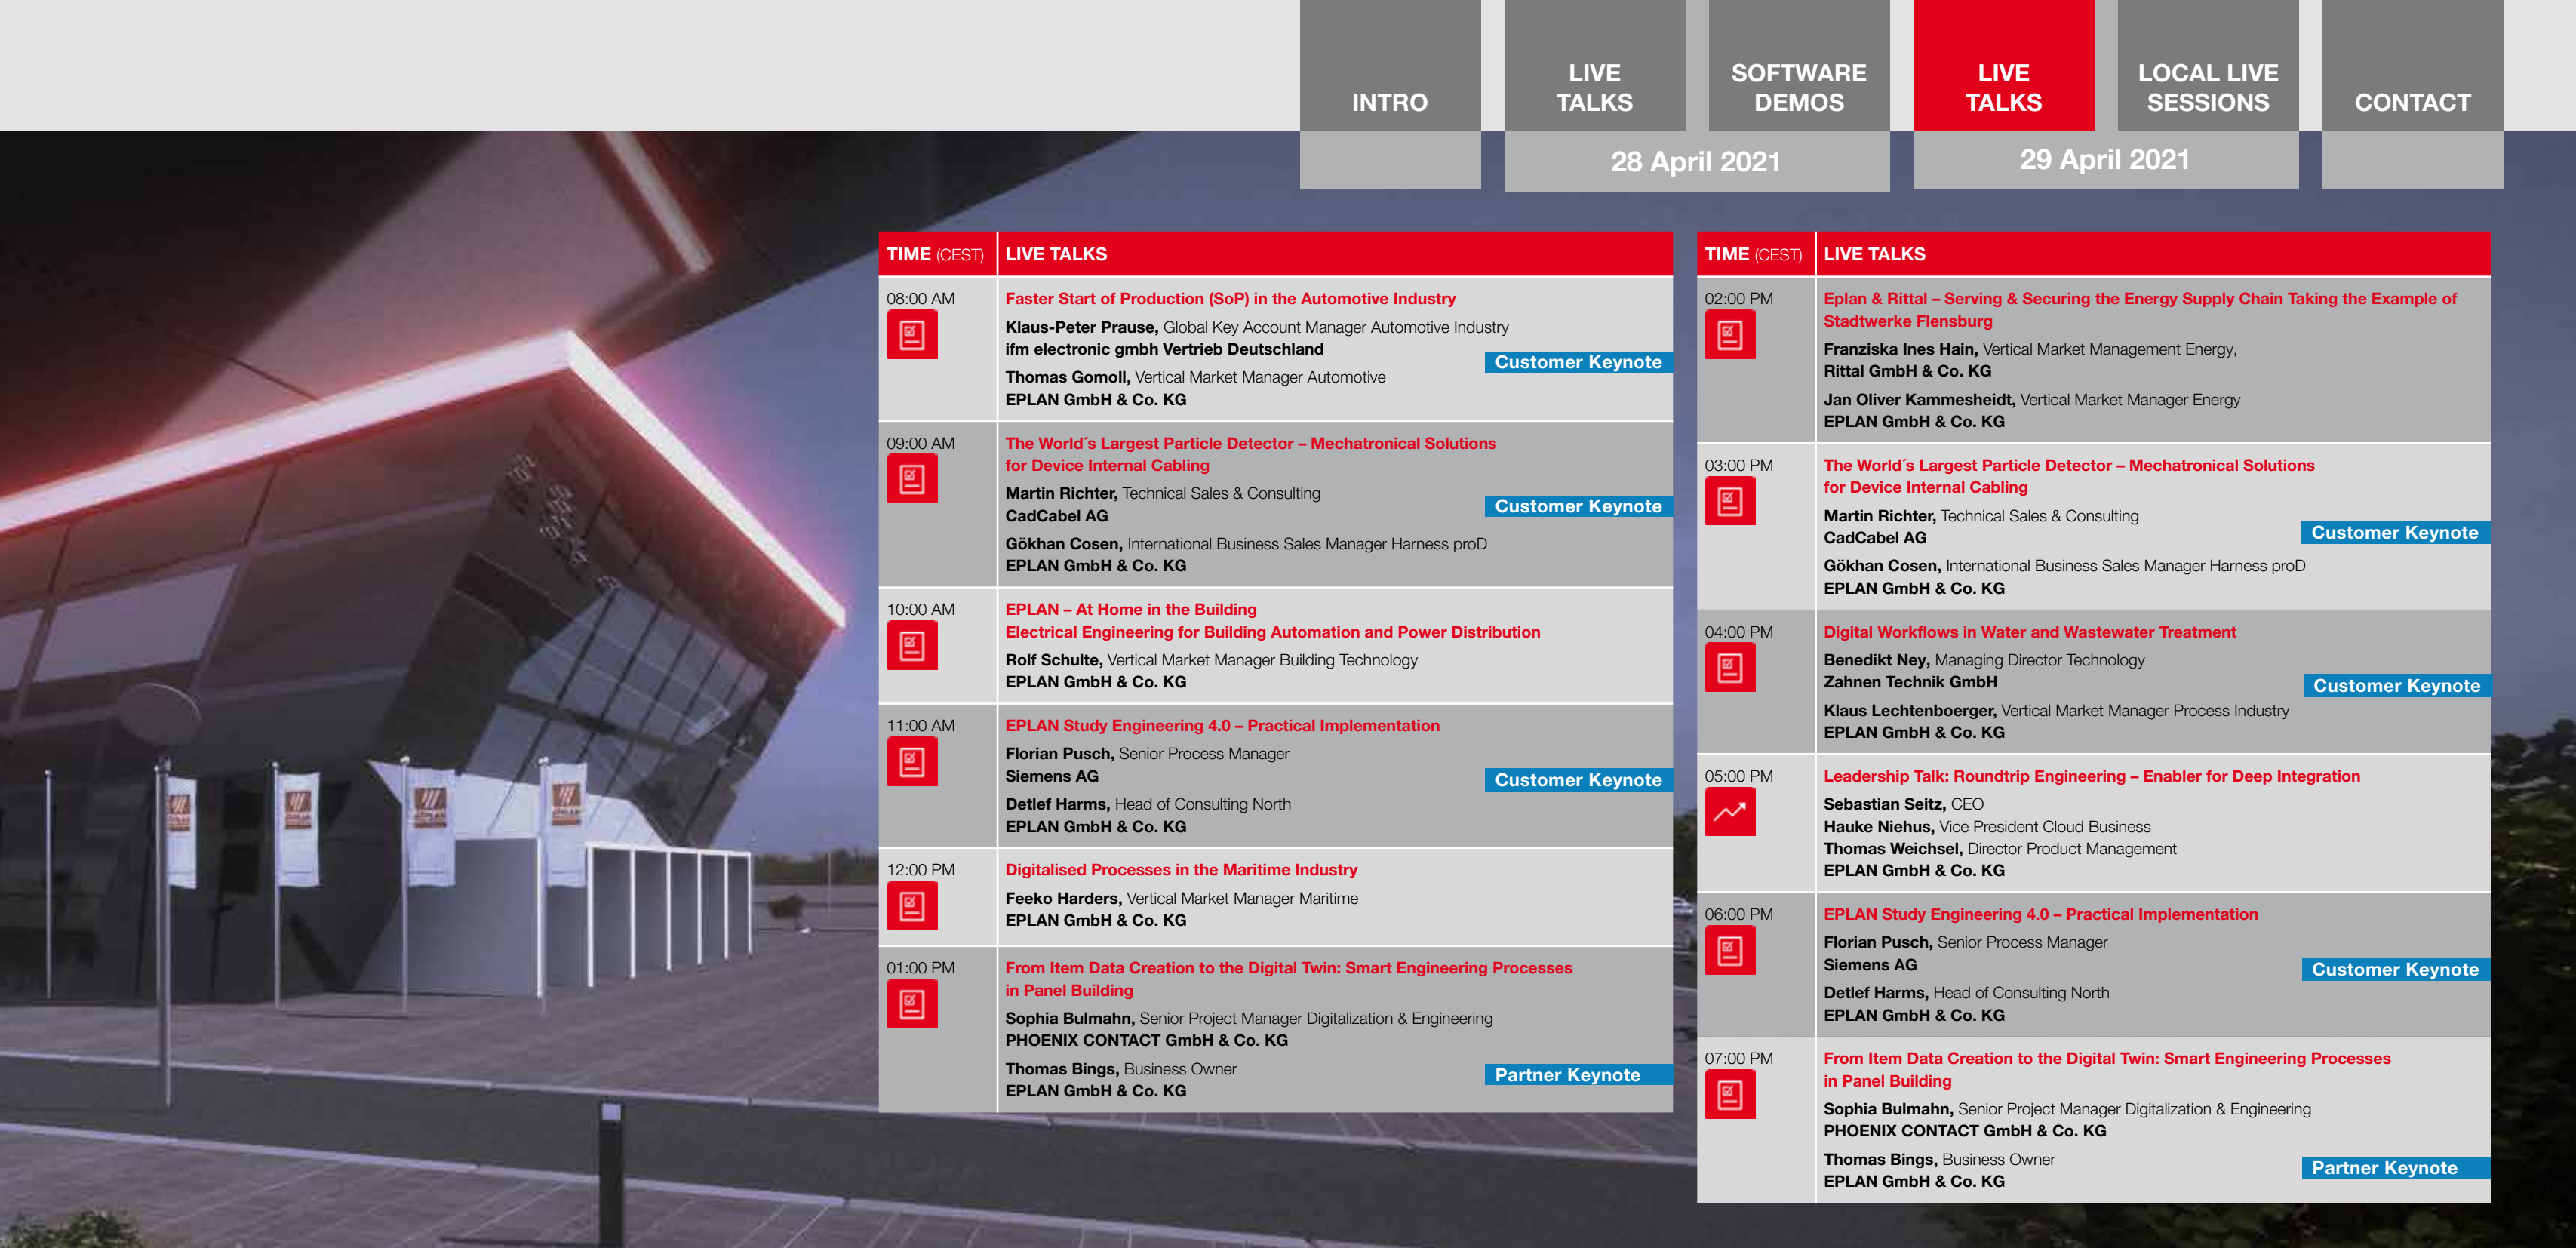

INTRO	LIVE TALKS	SOFTWARE DEMOS	LIVE TALKS	LOCAL LIVE SESSIONS	CONTACT
		28 April 2021		29 April 2021		

TIME (CEST)	LIVE TALKS
08:00 AM 	Faster Start of Production (SoP) in the Automotive Industry Klaus-Peter Prause, Global Key Account Manager Automotive Industry ifm electronic gmbh Vertrieb Deutschland Customer Keynote Thomas Gomoll, Vertical Market Manager Automotive EPLAN GmbH & Co. KG
09:00 AM 	The World's Largest Particle Detector – Mechatronical Solutions for Device Internal Cabling Martin Richter, Technical Sales & Consulting Customer Keynote CadCabel AG Gökhan Cosen, International Business Sales Manager Harness proD EPLAN GmbH & Co. KG
10:00 AM 	EPLAN – At Home in the Building Electrical Engineering for Building Automation and Power Distribution Rolf Schulte, Vertical Market Manager Building Technology EPLAN GmbH & Co. KG
11:00 AM 	EPLAN Study Engineering 4.0 – Practical Implementation Florian Pusch, Senior Process Manager Siemens AG Customer Keynote Detlef Harms, Head of Consulting North EPLAN GmbH & Co. KG
12:00 PM 	Digitalised Processes in the Maritime Industry Feeko Harders, Vertical Market Manager Maritime EPLAN GmbH & Co. KG
01:00 PM 	From Item Data Creation to the Digital Twin: Smart Engineering Processes in Panel Building Sophia Bulmahn, Senior Project Manager Digitalization & Engineering PHOENIX CONTACT GmbH & Co. KG Thomas Bings, Business Owner Partner Keynote EPLAN GmbH & Co. KG

TIME (CEST)	LIVE TALKS
02:00 PM 	Eplan & Rittal – Serving & Securing the Energy Supply Chain Taking the Example of Stadtwerke Flensburg Franziska Ines Hain, Vertical Market Management Energy, Rittal GmbH & Co. KG Jan Oliver Kammesheidt, Vertical Market Manager Energy EPLAN GmbH & Co. KG
03:00 PM 	The World's Largest Particle Detector – Mechatronical Solutions for Device Internal Cabling Martin Richter, Technical Sales & Consulting Customer Keynote CadCabel AG Gökhan Cosen, International Business Sales Manager Harness proD EPLAN GmbH & Co. KG
04:00 PM 	Digital Workflows in Water and Wastewater Treatment Benedikt Ney, Managing Director Technology Customer Keynote Zahnen Technik GmbH Klaus Lechtenboerger, Vertical Market Manager Process Industry EPLAN GmbH & Co. KG
05:00 PM 	Leadership Talk: Roundtrip Engineering – Enabler for Deep Integration Sebastian Seitz, CEO Hauke Niehus, Vice President Cloud Business Thomas Weichsel, Director Product Management EPLAN GmbH & Co. KG
06:00 PM 	EPLAN Study Engineering 4.0 – Practical Implementation Florian Pusch, Senior Process Manager Siemens AG Customer Keynote Detlef Harms, Head of Consulting North EPLAN GmbH & Co. KG
07:00 PM 	From Item Data Creation to the Digital Twin: Smart Engineering Processes in Panel Building Sophia Bulmahn, Senior Project Manager Digitalization & Engineering PHOENIX CONTACT GmbH & Co. KG Thomas Bings, Business Owner Partner Keynote EPLAN GmbH & Co. KG